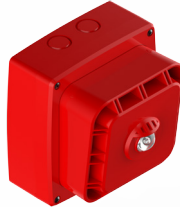

Tech Specs

Mechanical

Housing Material   ABS

Colour

Red

Size & Weight

Size

Weight   0.64kg (141.10 lbs)

Ordering Information

Part Code	Description
10-032	Wireless Sounder & Visual Indicator with Batteries, Red
10-033	Wireless Sounder & Visual Indicator with Batteries, White
10-081	Wireless Sounder & I/O Lithium Metal Battery Pack