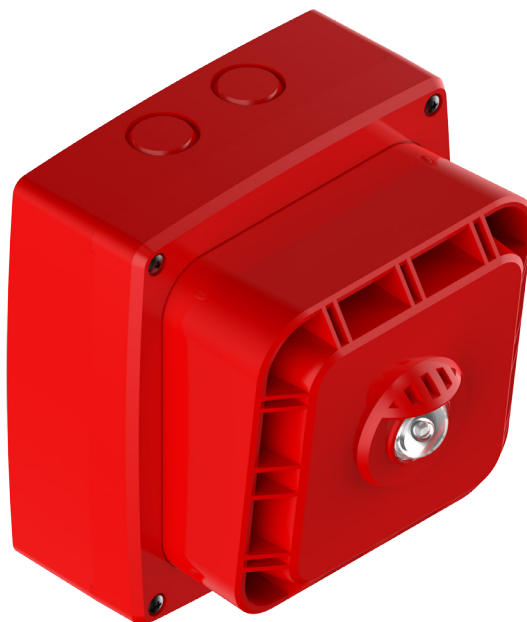

# Wireless Sounder & Visual Indicator

## ✓ Key Features

EN54-25 approved

868 - 870 MHz operating frequency

Powered by lithium metal batteries

22 Tone patterns (user selectable)

Available in red or white

## i Overview

The Wi-Fyre Wireless Sounder & Visual Indicator has been designed to give an alarm tone together with a visual (flashing LED) indication when activated. It can be wall or ceiling mounting and is available in either red or white finishes. 22 user selectable tones to choose from, in addition to a volume control.